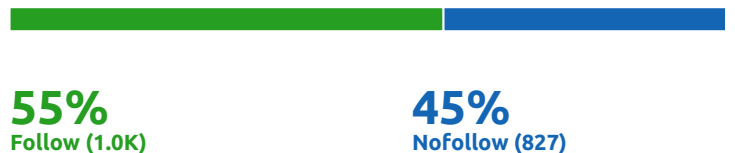

Backlinks: Follow vs Nofollow

Root Domain: WheelhouseAdvisors.net