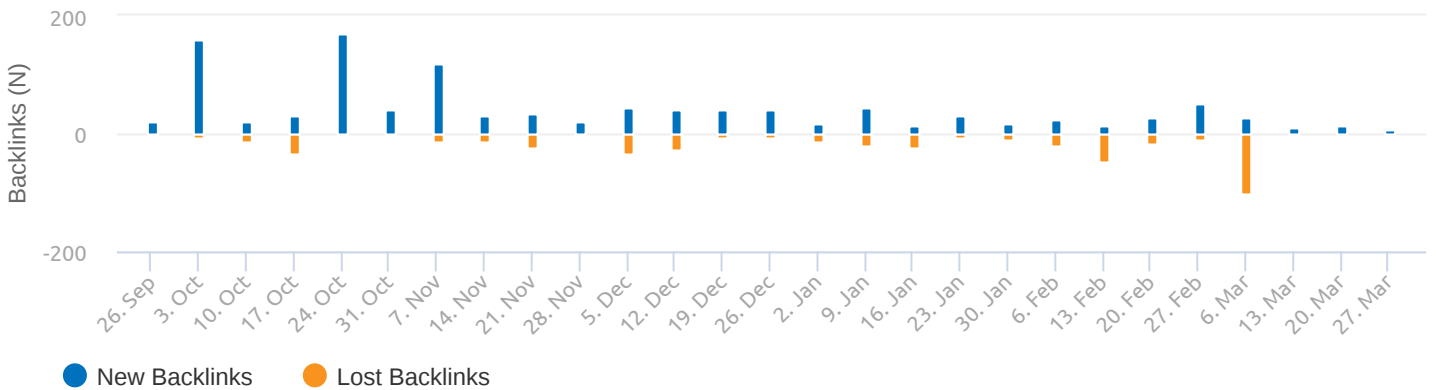

Backlinks: Overview

Backlinks: Totals

Root Domain: WheelhouseAdvisors.net

Total Backlinks

1.9K

The number of links pointing to the queried URL

Authority Score

6

Authority Score is our proprietary metric used to measure overall quality of domain and influence on SEO. The score is based on the number of backlinks, referring domains, organic search traffic, and other data.

Referring IPs

483

The number of IPs pointing to the queried URL

Referring Domains

505

The number of Domains pointing to the queried URL

New & Lost Backlinks

WheelhouseAdvisors.net | 6 Months