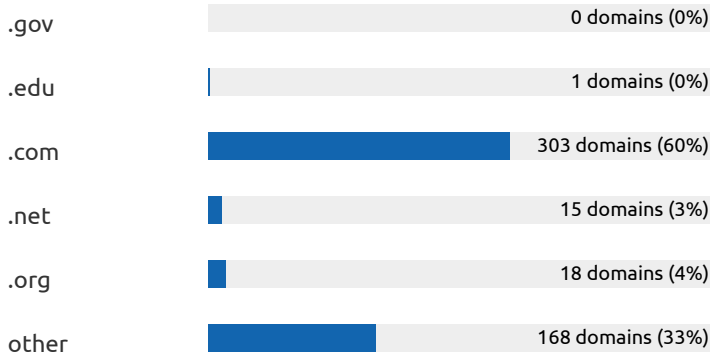

Backlinks: TLD Distribution

Root Domain: WheelhouseAdvisors.net

Backlinks: Top Countries

Root Domain: WheelhouseAdvisors.net

Country	Domain (N)
United States	278 (64%)
Singapore	38 (9%)
Germany	29 (7%)
Netherlands	15 (3%)
United Kingdom	8 (2%)

Backlinks: Top Anchors

Root Domain: WheelhouseAdvisors.net

Anchors	Percentage	Domains	Backlinks
wheelhouseadvisors	24%	33	447
60% to 70%	15%	2	277
wheelhouse advisors	12%	82	217
wheelhouseadvisors.net	8%	44	147
comscore study	6%	23	107