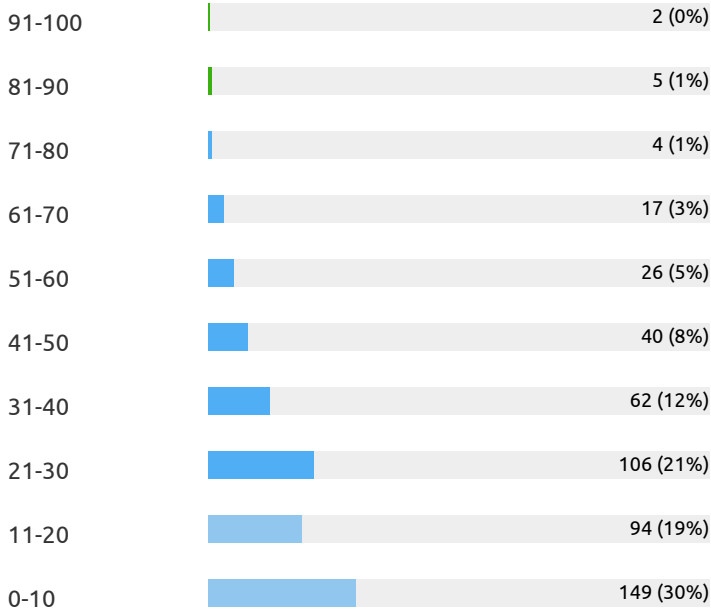

Backlinks: Referring Domains by Authority Score

Root Domain: wheelhouseadvisors.net