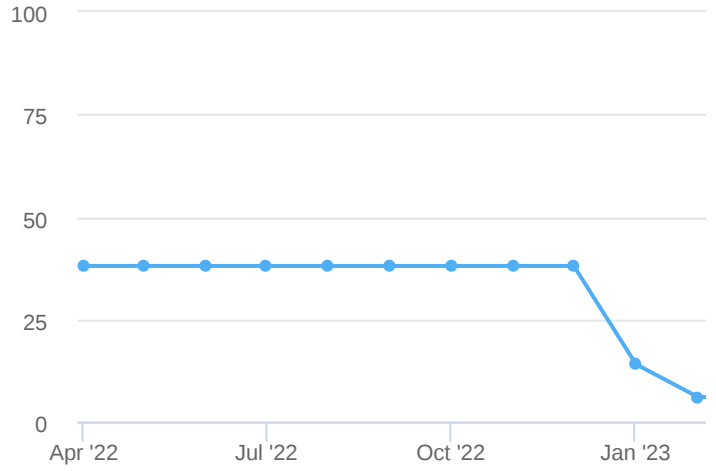

Backlinks: Authority Score Trend

Root Domain: wheelhouseadvisors.net