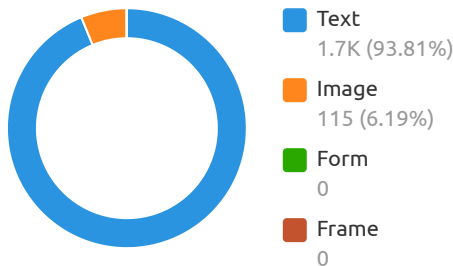

Backlinks: Types

Root Domain: WheelhouseAdvisors.net